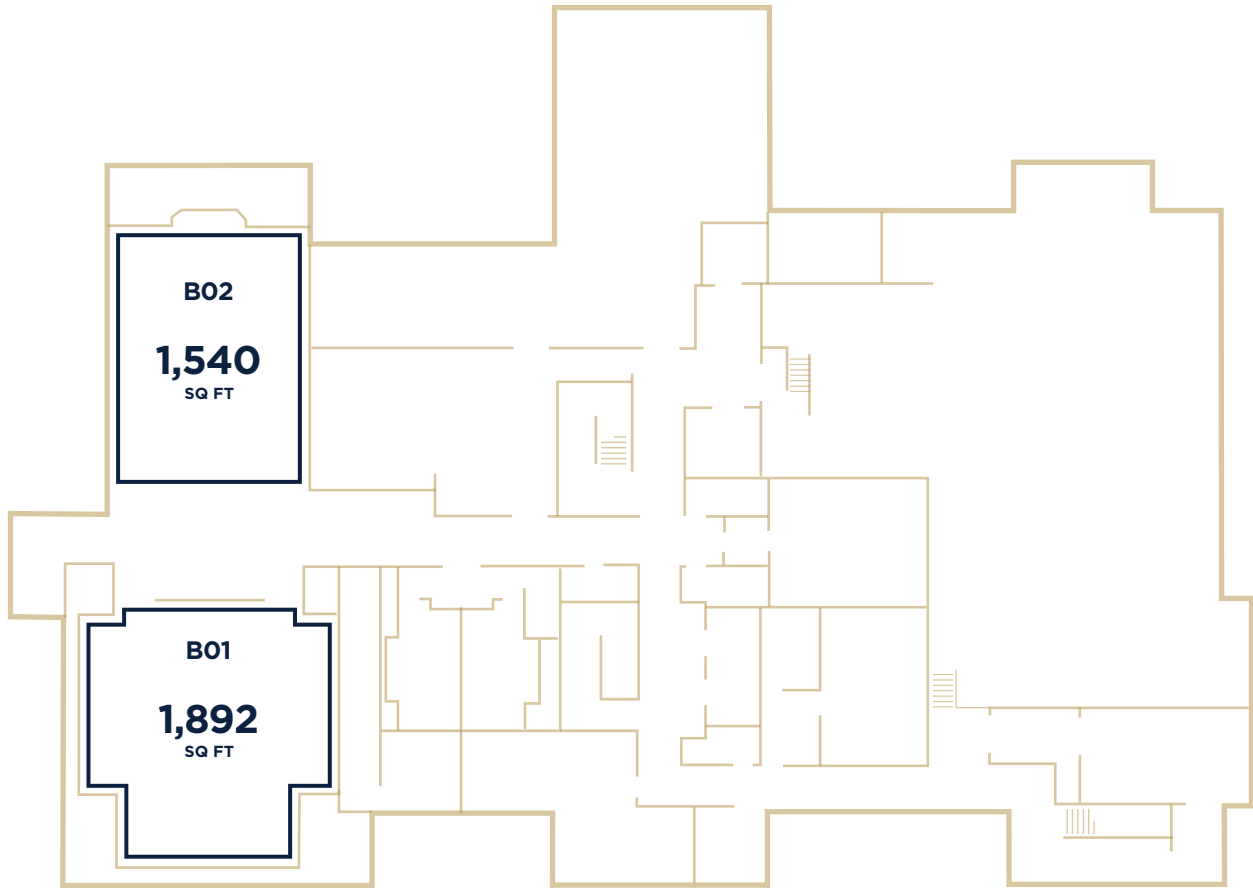

EXPERIENCE NOTRE DAME

MEETINGS + EVENTS

MEETING & EVENT ROOM SPECIFICATIONS

MCKENNA HALL // SECOND FLOOR

EXPERIENCE NOTRE DAME

MEETINGS + EVENTS

MEETING & EVENT ROOM SPECIFICATIONS

MCKENNA HALL // LOWER LEVEL

SIZE	THEATER	STANDING RECEPTION	CLASS ROOM	BOARD ROOM	U-SHAPE	HOLLOW SQUARE	PLATED BANQUET	BUFFET BANQUET	TRADE SHOW
MCKENNA B01									
45' x 47'	80	80	38	20	28	36	88	72	N/A
MCKENNA B02									
34' x 45'	80	80	38	20	28	36	80	64	N/A