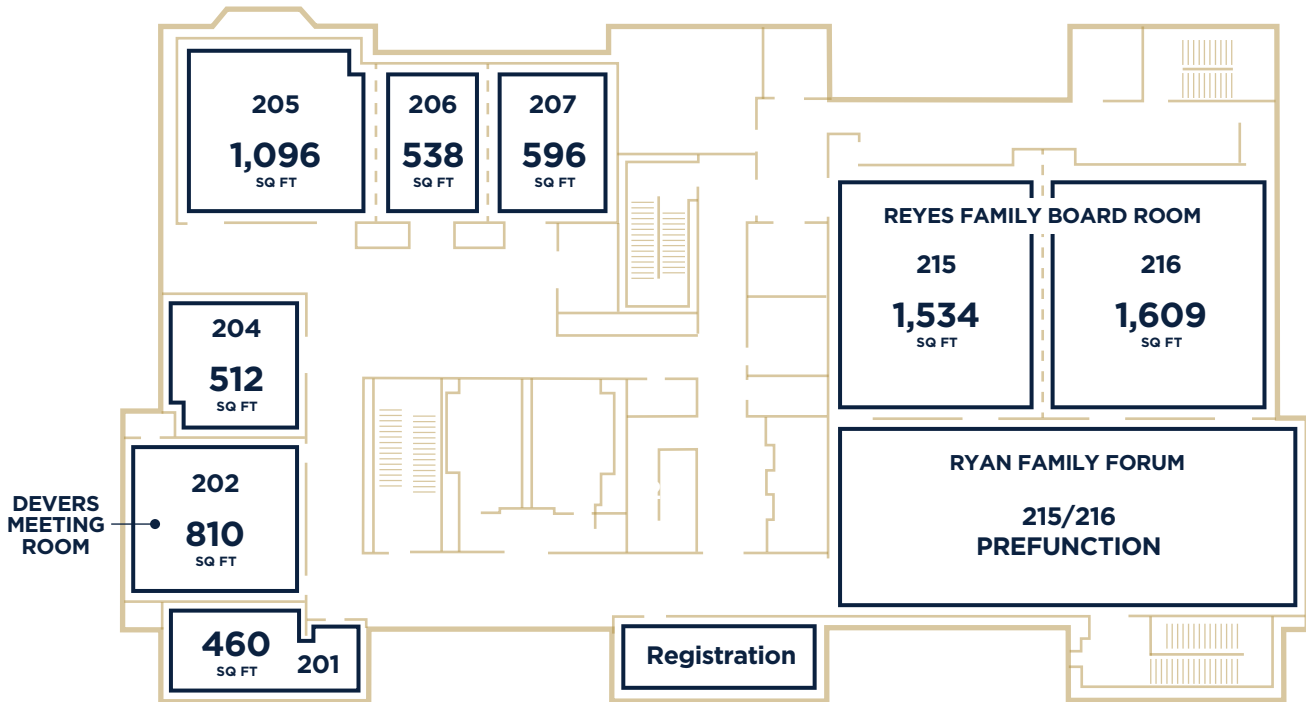

EXPERIENCE NOTRE DAME

MEETINGS + EVENTS

MEETING & EVENT ROOM SPECIFICATIONS

MCKENNA HALL // SECOND FLOOR

EXPERIENCE NOTRE DAME

MEETINGS + EVENTS

MEETING & EVENT ROOM SPECIFICATIONS

MCKENNA HALL // LOWER LEVEL

SIZE	THEATER	STANDING RECEPTION	CLASS ROOM	BOARD ROOM	U-SHAPE	HOLLOW SQUARE	PLATED BANQUET	BUFFET BANQUET	TRADE SHOW
MCKENNA B01									
45' x 47'	80	80	38	20	28	36	88	72	N/A
MCKENNA B02									
34' x 45'	80	80	38	20	28	36	80	64	N/A