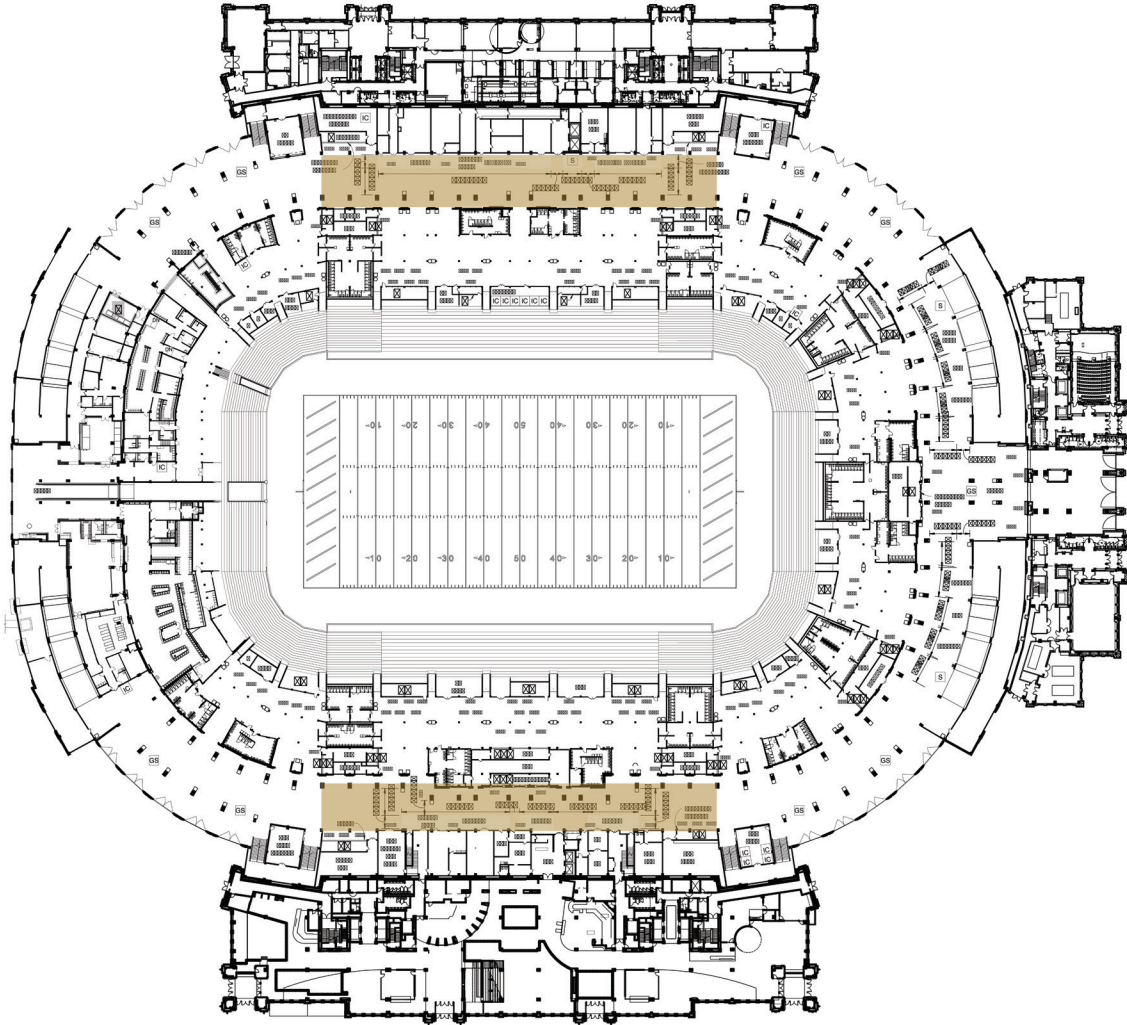

## MEETING & EVENT ROOM SPECIFICATIONS CONCOURSE // EAST AND WEST

SIZE	THEATER	STANDING RECEPTION	CLASS ROOM	BOARD ROOM	U-SHAPE	HOLLOW SQUARE	PLATED BANQUET	BUFFET BANQUET	TRADE SHOW
<b>CONCOURSE - EAST AND WEST</b>									
32' x 328'	-	4000	-	-	-	-	2720	2720	400 (6ft tables)