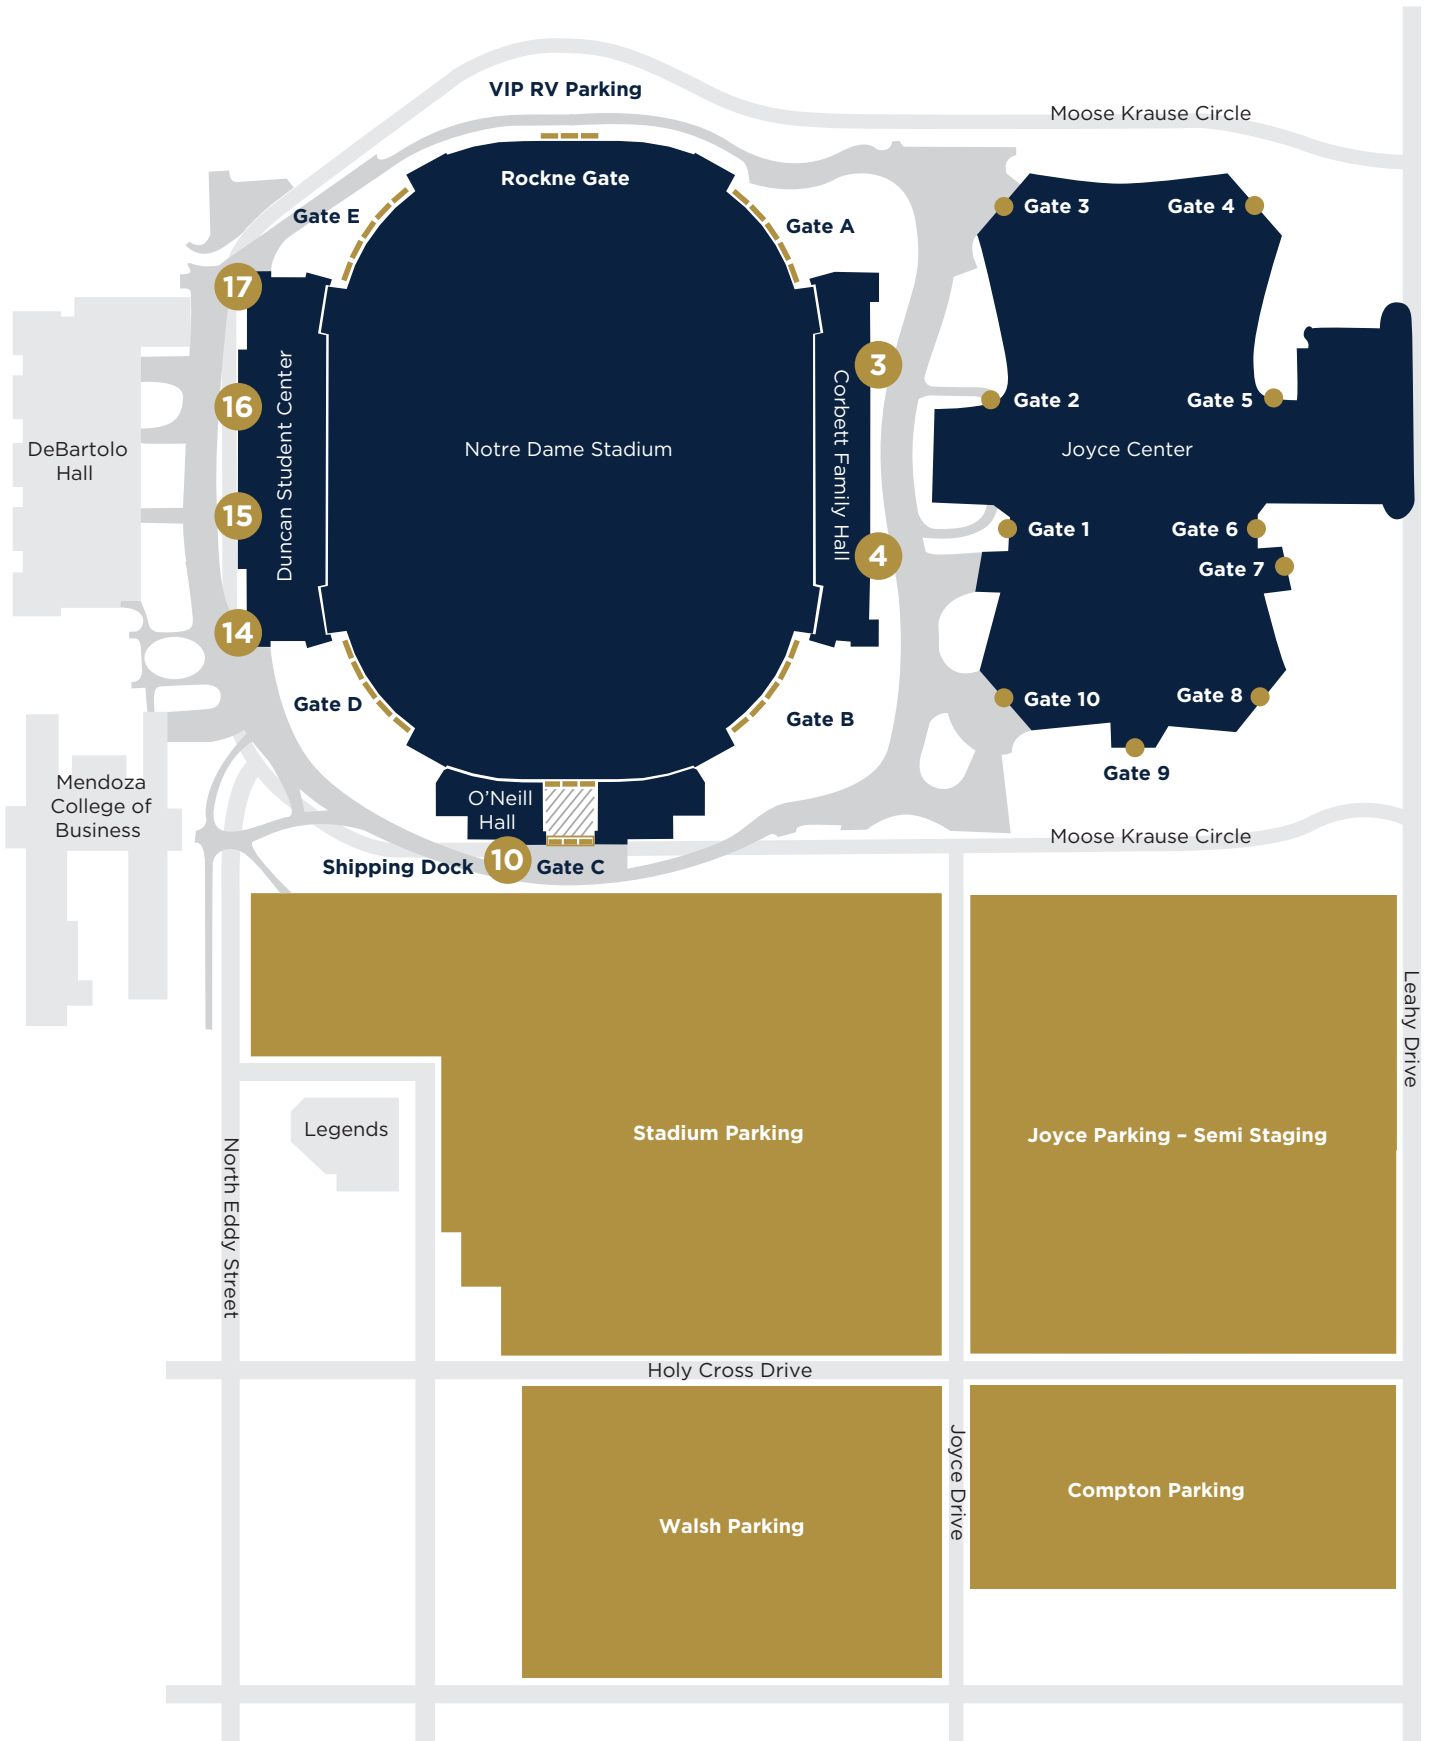

## Dine

**Morris Inn Lot:** Complimentary for up to 2 hours *subject to availability*

**Bookstore West (BK1):** Complimentary. Please pull up to the front drive of Morris Inn and request a BK1 access code and hang tag.

*\*Visitor lots will convert to event parking guidelines for all home football games, concerts, or major events.*

**Bookstore West (BKW):** Complimentary. Please pull up to the front drive of Morris Inn and request an access code and hang tag.

**Morris Inn Lot:** The hotel lot is reserved for overnight and Rohr's guests. \$18 self-parking in the Morris Inn lot may be available for up to 2 hours, but is very limited and subject to availability.

**BKW**

**MI**

**S**

**J**

**BB**

**W**

**C**

Rockne Gate