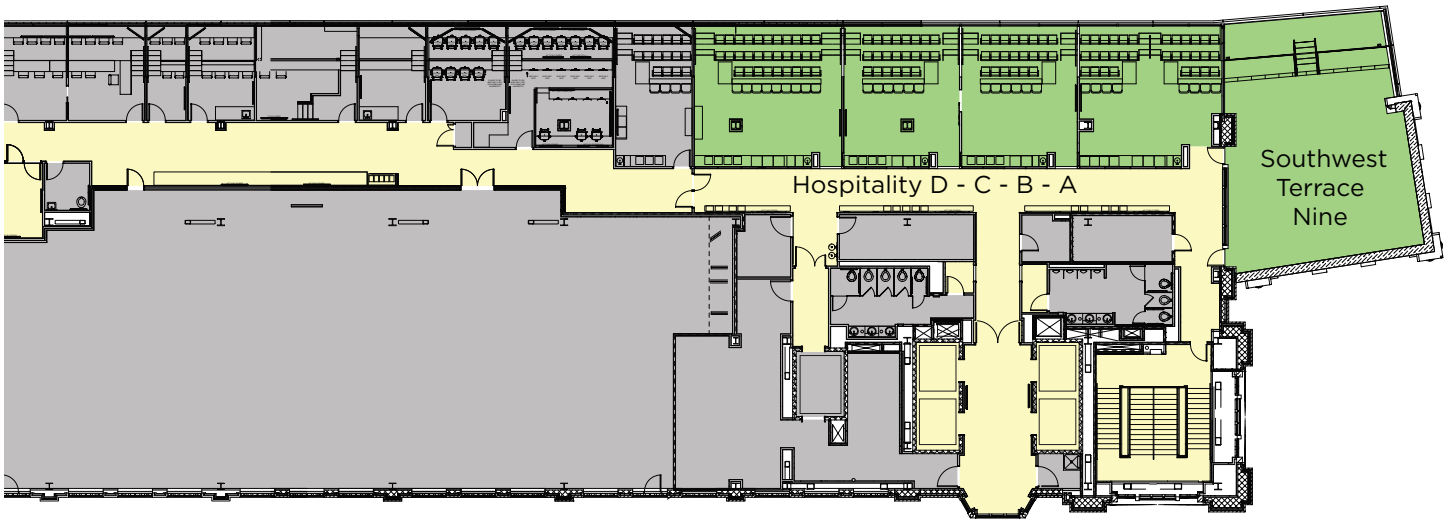

EXPERIENCE NOTRE DAME

MEETINGS + EVENTS

MEETING & EVENT ROOM SPECIFICATIONS

SOUTHWEST 9 // 9TH FLOOR // DUNCAN STUDENT CENTER

SIZE	THEATER	STANDING RECEPTION	CLASS ROOM	BOARD ROOM	U-SHAPE	HOLLOW SQUARE	PLATED BANQUET	BUFFET BANQUET	TRADE SHOW
DUNCAN HOSPITALITY A									
12' x 23'	-	40	-	10	-	-	10/15	10/15	-
DUNCAN HOSPITALITY B									
12' x 20'	-	25	-	10	-	-	10/12	10/12	-
DUNCAN HOSPITALITY C									
12' x 20'	-	25	-	10	-	-	9/0	9/0	-
DUNCAN HOSPITALITY D									
12' x 26'	-	35	-	11	-	-	11/0	11/0	-