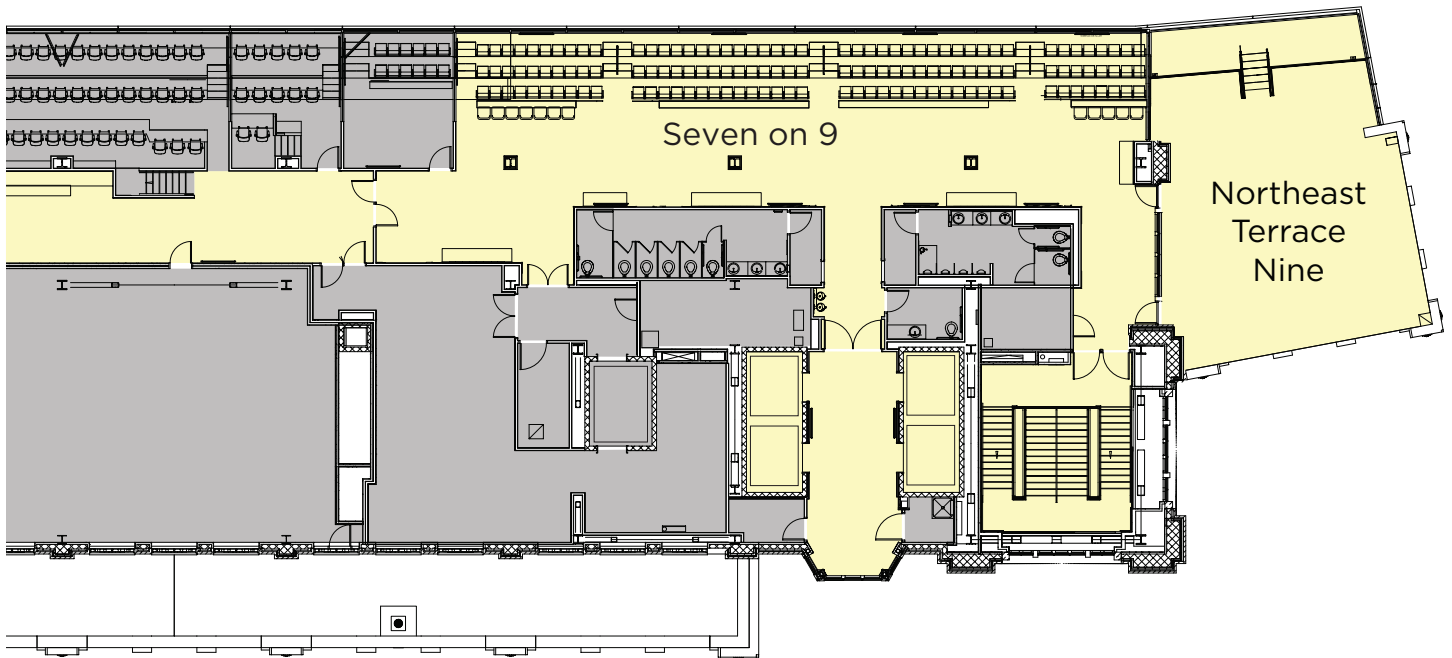

EXPERIENCE NOTRE DAME

MEETINGS + EVENTS

MEETING & EVENT ROOM SPECIFICATIONS

SEVEN ON 9 // 9TH FLOOR // CORBETT FAMILY HALL

SIZE	THEATER	STANDING RECEPTION	CLASS ROOM	BOARD ROOM	U-SHAPE	HOLLOW SQUARE	PLATED BANQUET	BUFFET BANQUET	TRADE SHOW
SEVEN ON 9									
13' x 96'	-	130	-	24	-	-	50	40	-