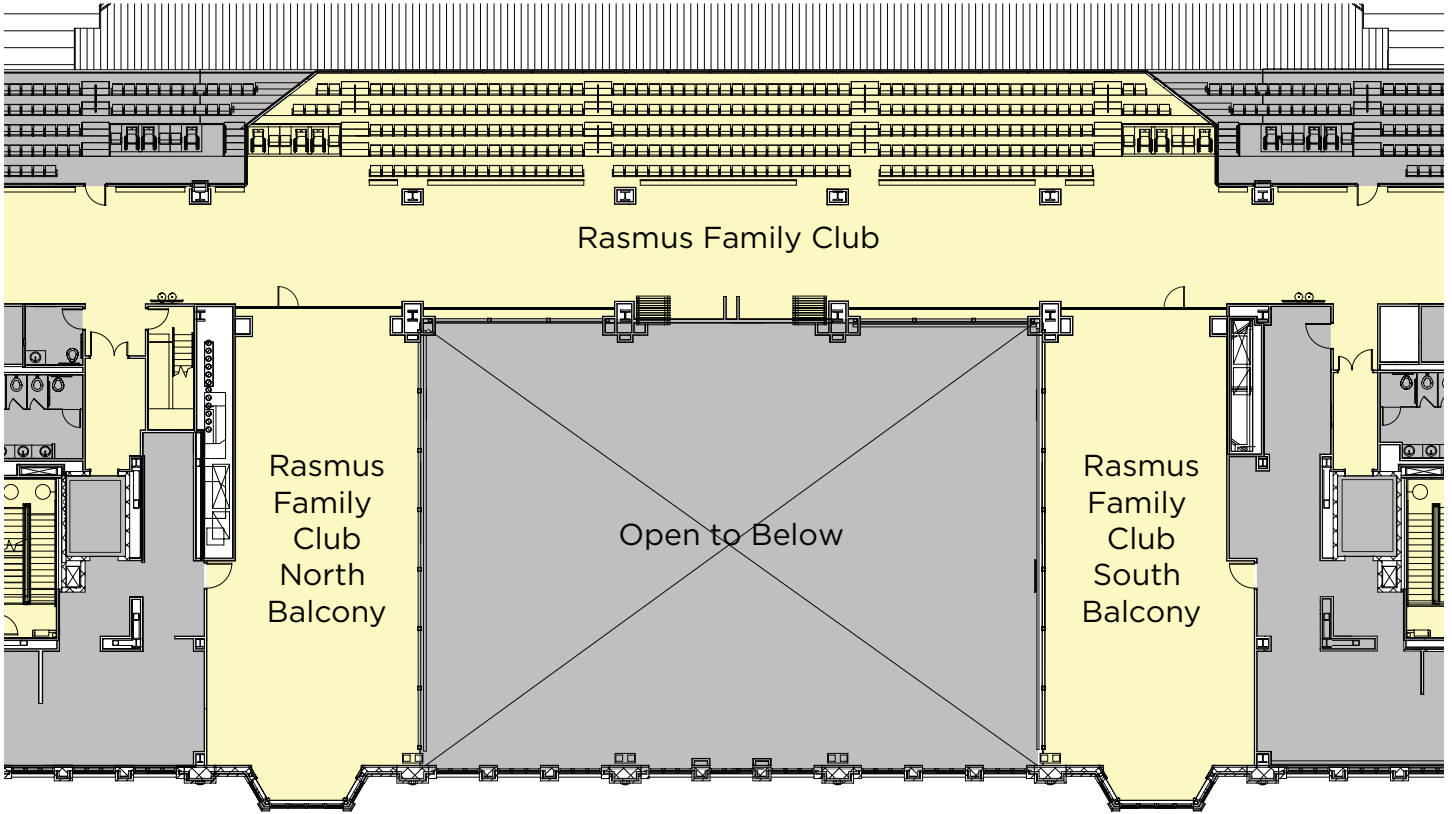

## MEETING & EVENT ROOM SPECIFICATIONS

RASMUS FAMILY CLUB // 8TH FLOOR // DUNCAN STUDENT CENTER

SIZE	THEATER	STANDING RECEPTION	CLASS ROOM	BOARD ROOM	U-SHAPE	HOLLOW SQUARE	PLATED BANQUET	BUFFET BANQUET	TRADE SHOW
<b>RASMUS FAMILY CLUB</b>									
30' x 66'	126	500	30	40	18	28	100	100	-