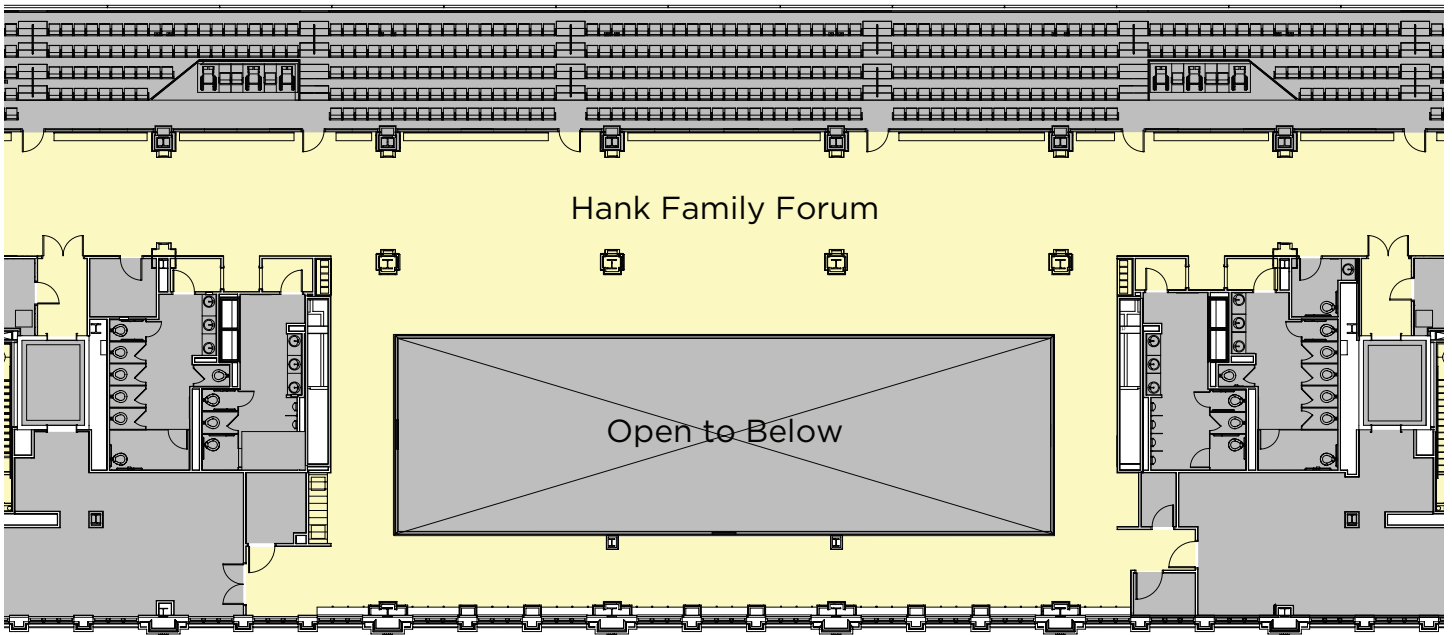

EXPERIENCE NOTRE DAME

MEETINGS + EVENTS

MEETING & EVENT ROOM SPECIFICATIONS

HANK FAMILY FORUM // 8TH FLOOR // CORBETT FAMILY HALL

SIZE	THEATER	STANDING RECEPTION	CLASS ROOM	BOARD ROOM	U-SHAPE	HOLLOW SQUARE	PLATED BANQUET	BUFFET BANQUET	TRADE SHOW
HANK FAMILY FORUM									
27' x 336'	-	300	-	-	-	-	100	100	-